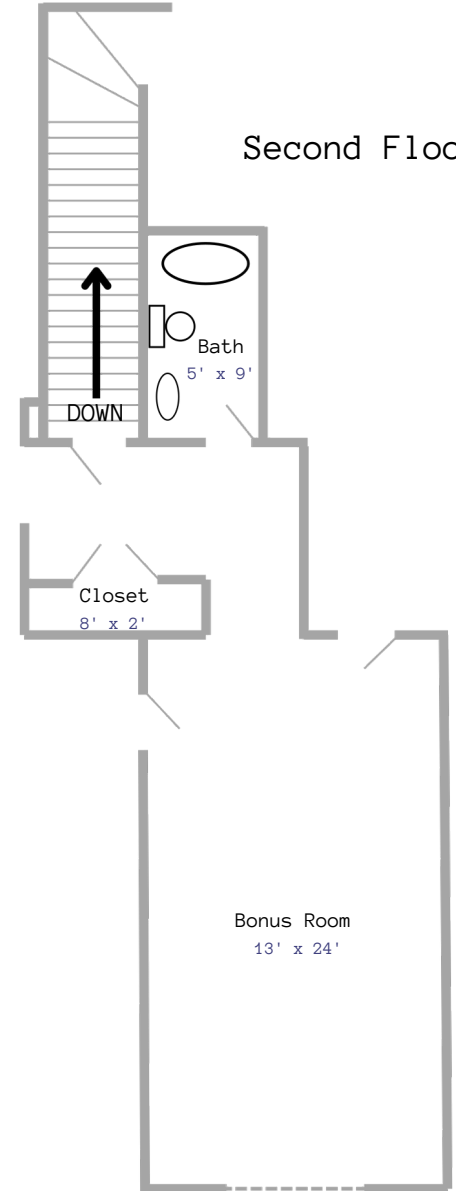

THE ASHER

Square Feet: 3,113

Garage: 2 Car

Bathrooms: 2 - 3.5

Bedrooms: 3 + Optional Bonus Room or 4th Bedroom

THE ASHER

Starting in the mid \$600s*

First Floor

Second Floor

*On Your Lot Pricing