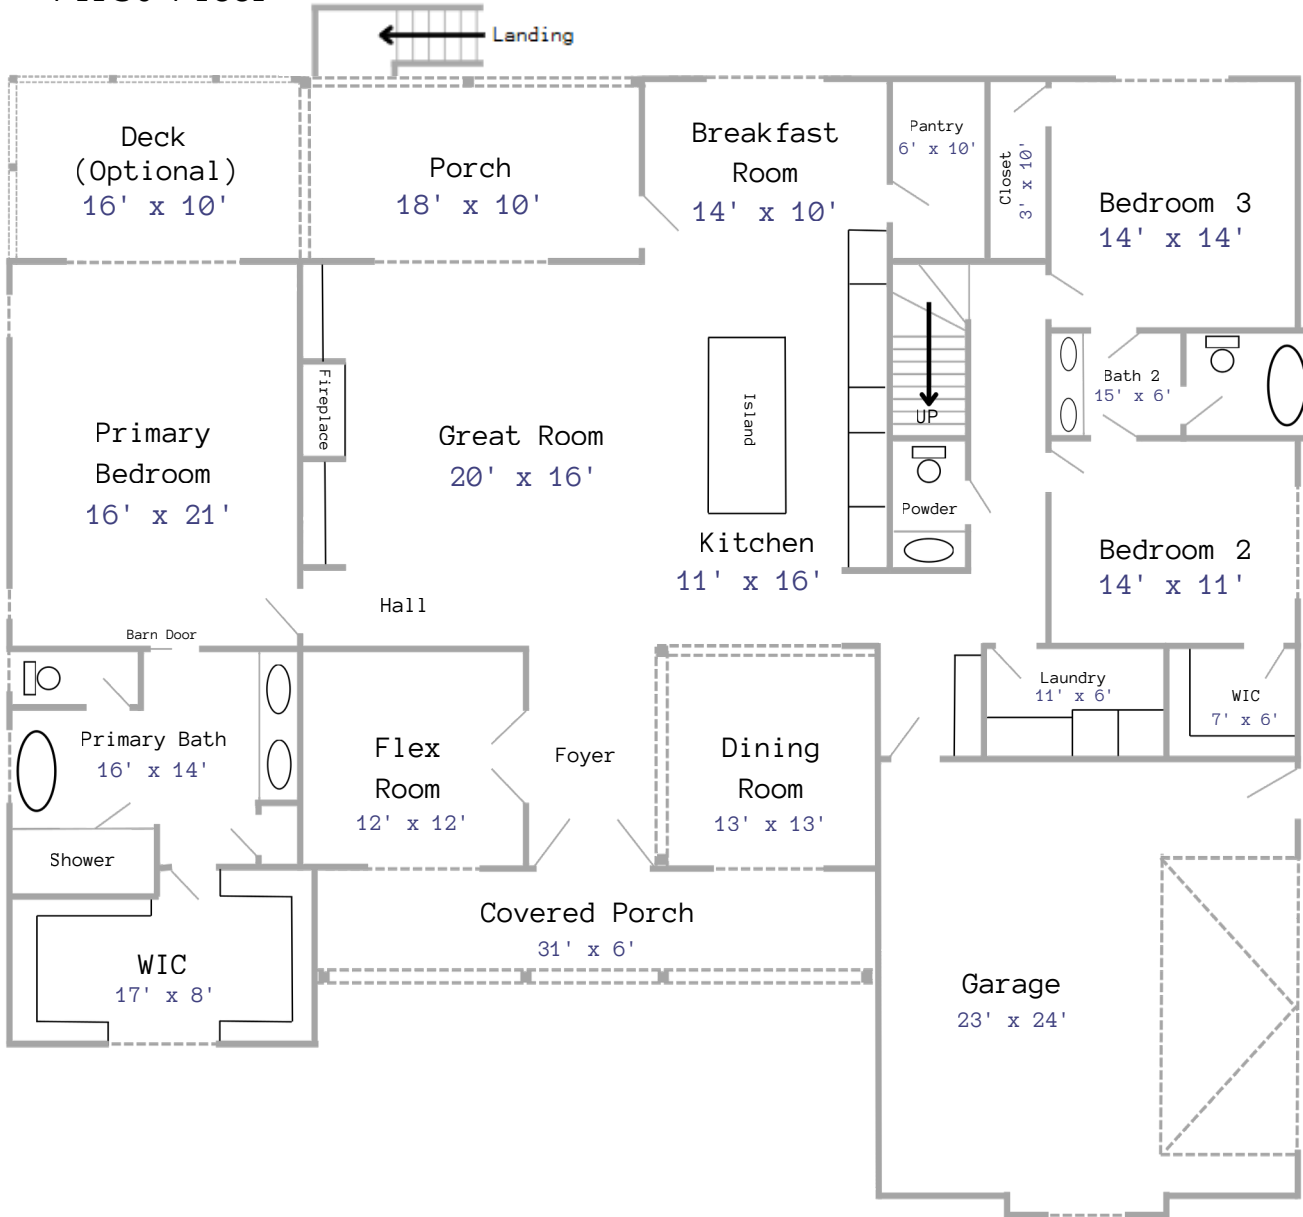

THE ASHER

Square Feet: 3,113

Garage: 2 Car

Bathrooms: 2 - 3.5

Bedrooms: 3 + Optional Bonus Room or 4th Bedroom

THE ASHER

Starting in the mid \$600s*

First Floor

Second Floor

*On Your Lot Pricing