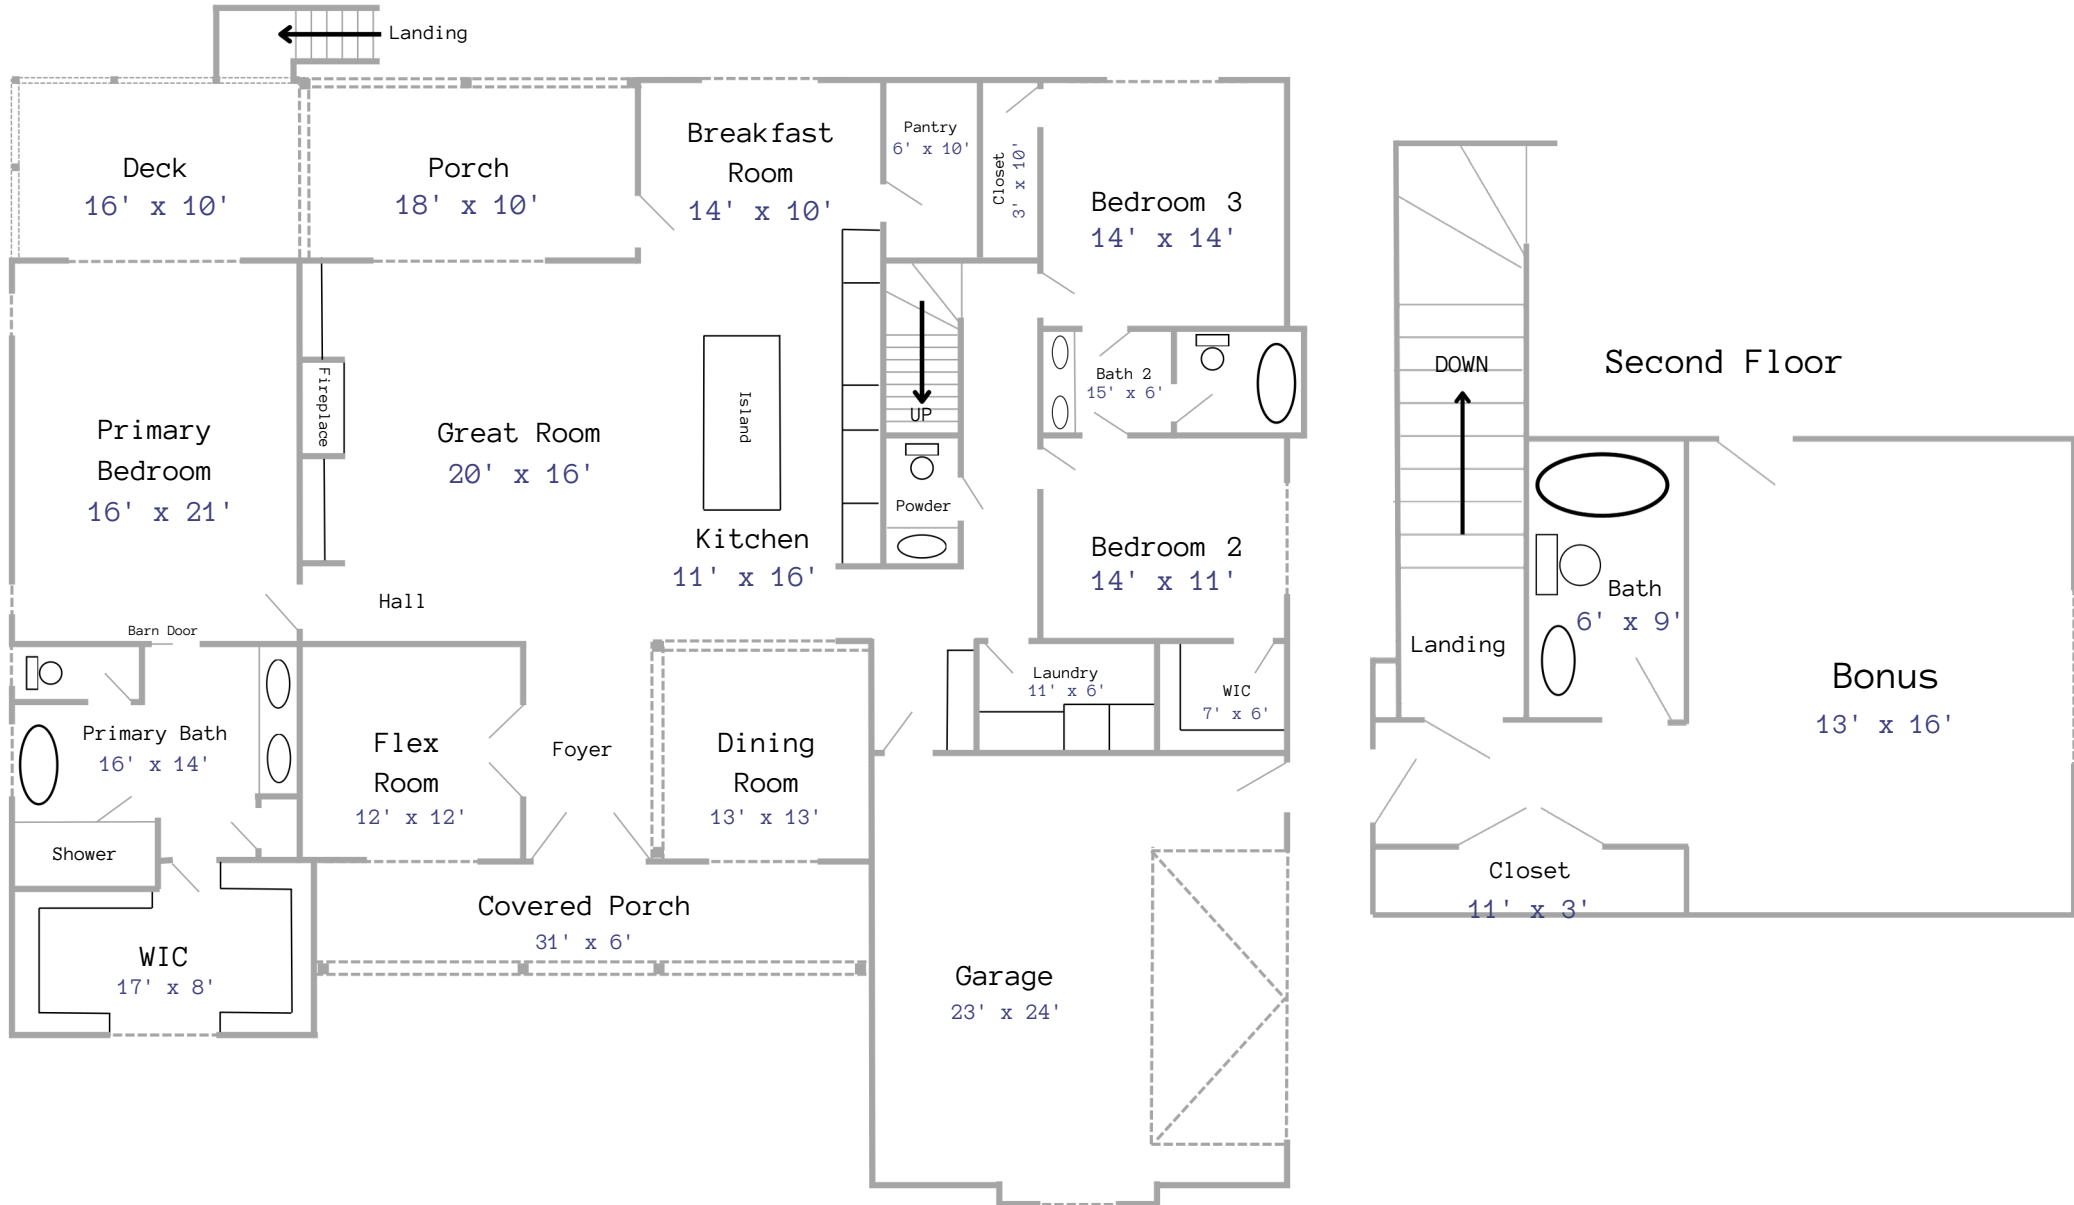

THE BAYSIDE

Square Feet: 3,113

Garage: 2 Car

Bathrooms: 2 - 3.5

Bedrooms: 3 + Optional Bonus Room or 4th Bedroom

THE BAYSIDE

Starting in the mid \$600s*

*On Your Lot Pricing