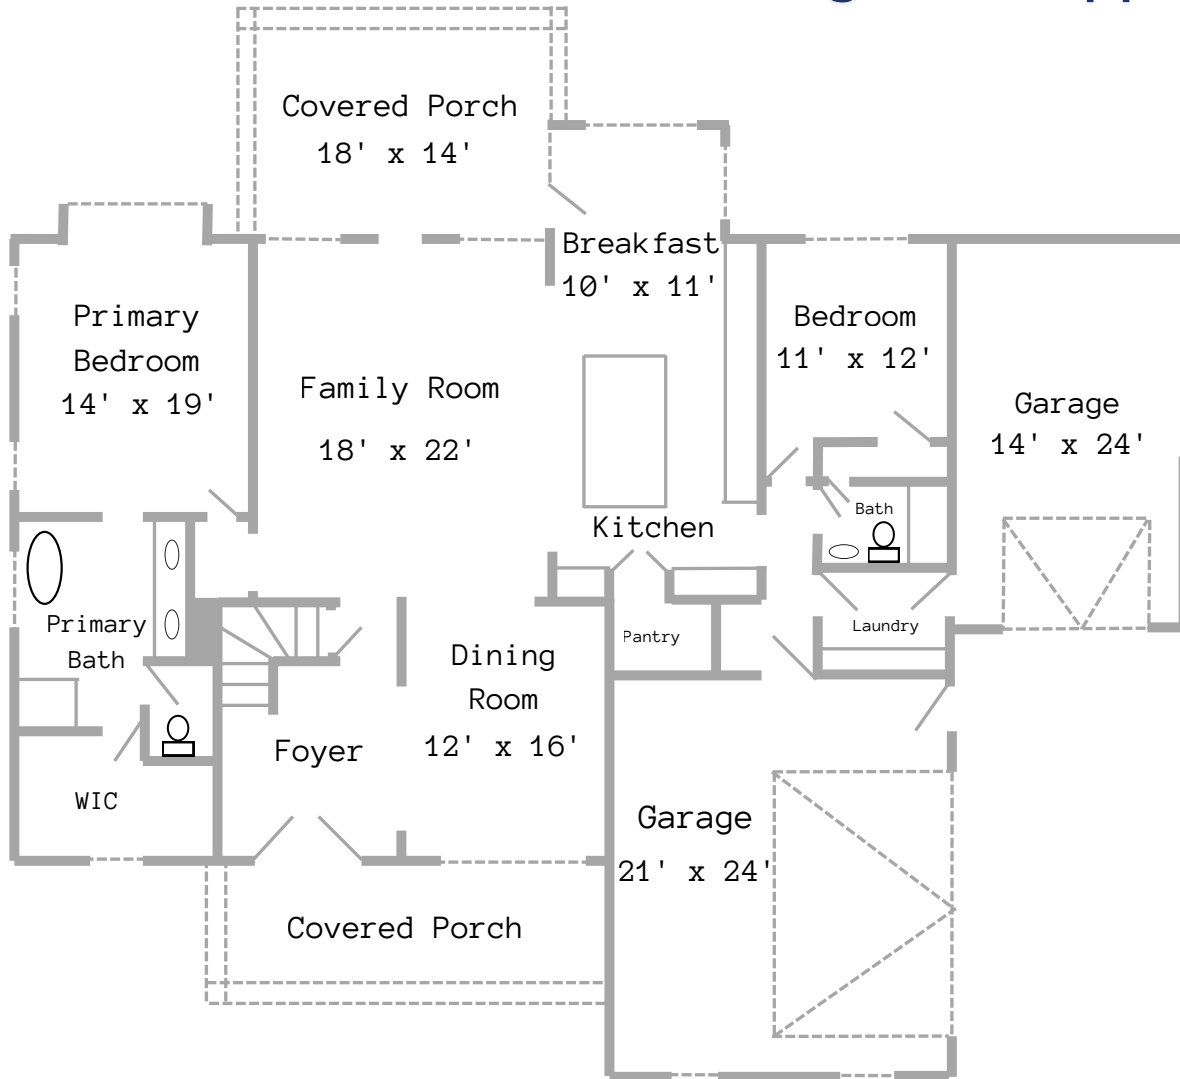

# THE DAWSON

Square Feet: 2,600 - 3,000

Garage: 2 Car  
Bedrooms: 3 + Loft

Bathrooms: 2.5

# THE DAWSON

Starting in the upper \$500s \*

*\*On Your Lot Pricing*