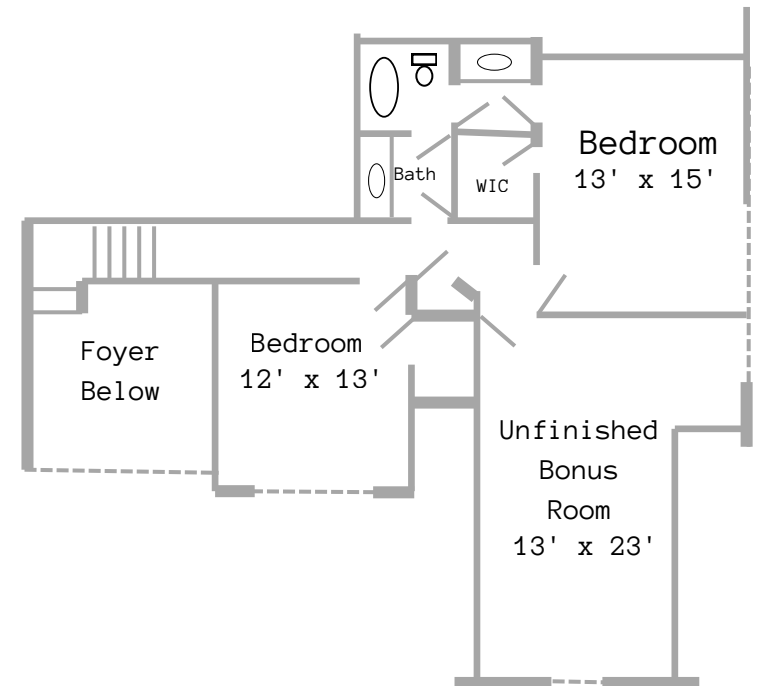

# THE DAWSON

Square Feet: 2,600 - 3,000

Garage: 2 Car  
Bedrooms: 3 + Loft

Bathrooms: 2.5

# THE DAWSON

Starting in the upper \$500s \*

*\*On Your Lot Pricing*