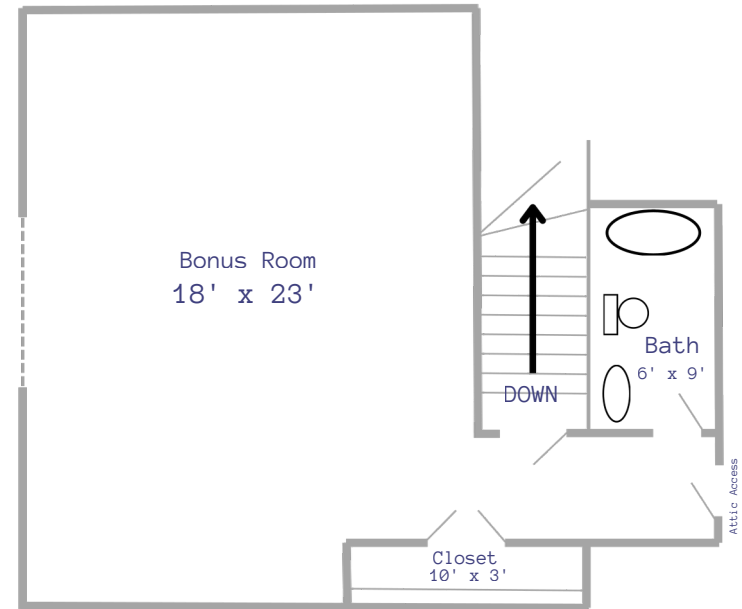

# THE DYLAN

Square Feet: 3,433

Garage: 2 Car

Bathrooms: 3

Bedrooms: 3 + Bonus Room

## Second Floor

\*On Your Lot Pricing