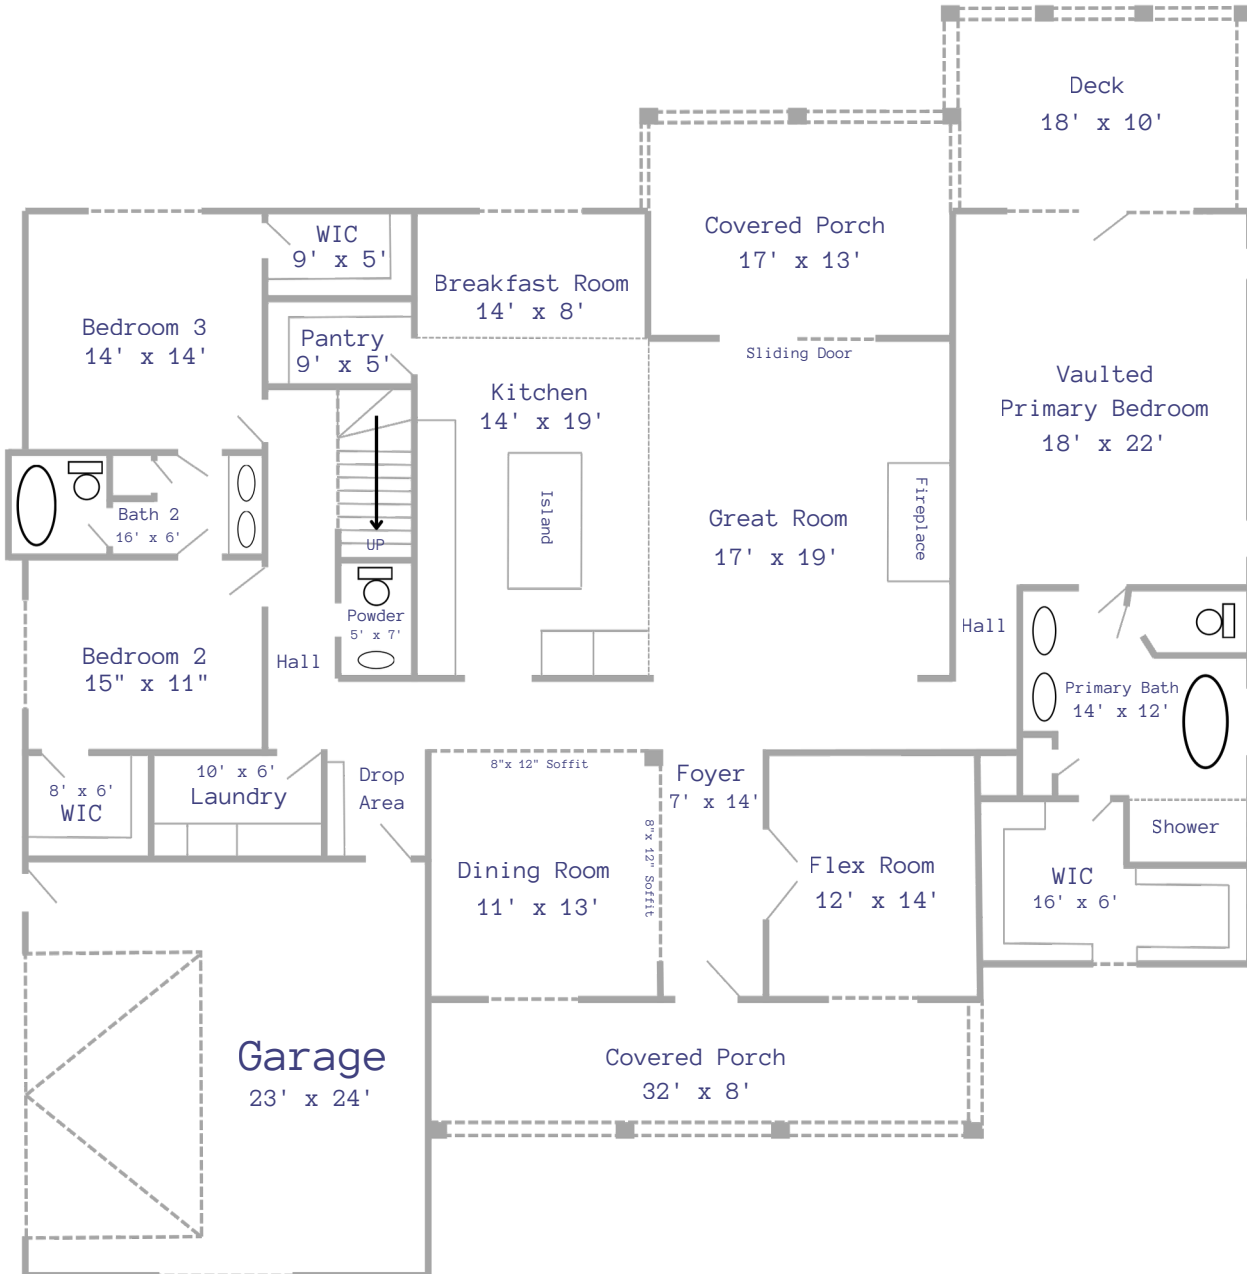

# THE DYLAN

Square Feet: 3,433

Garage: 2 Car

Bathrooms: 3

Bedrooms: 3 + Bonus Room

# THE DYLAN

Starting in the low \$700s\*

## Second Floor

\*On Your Lot Pricing