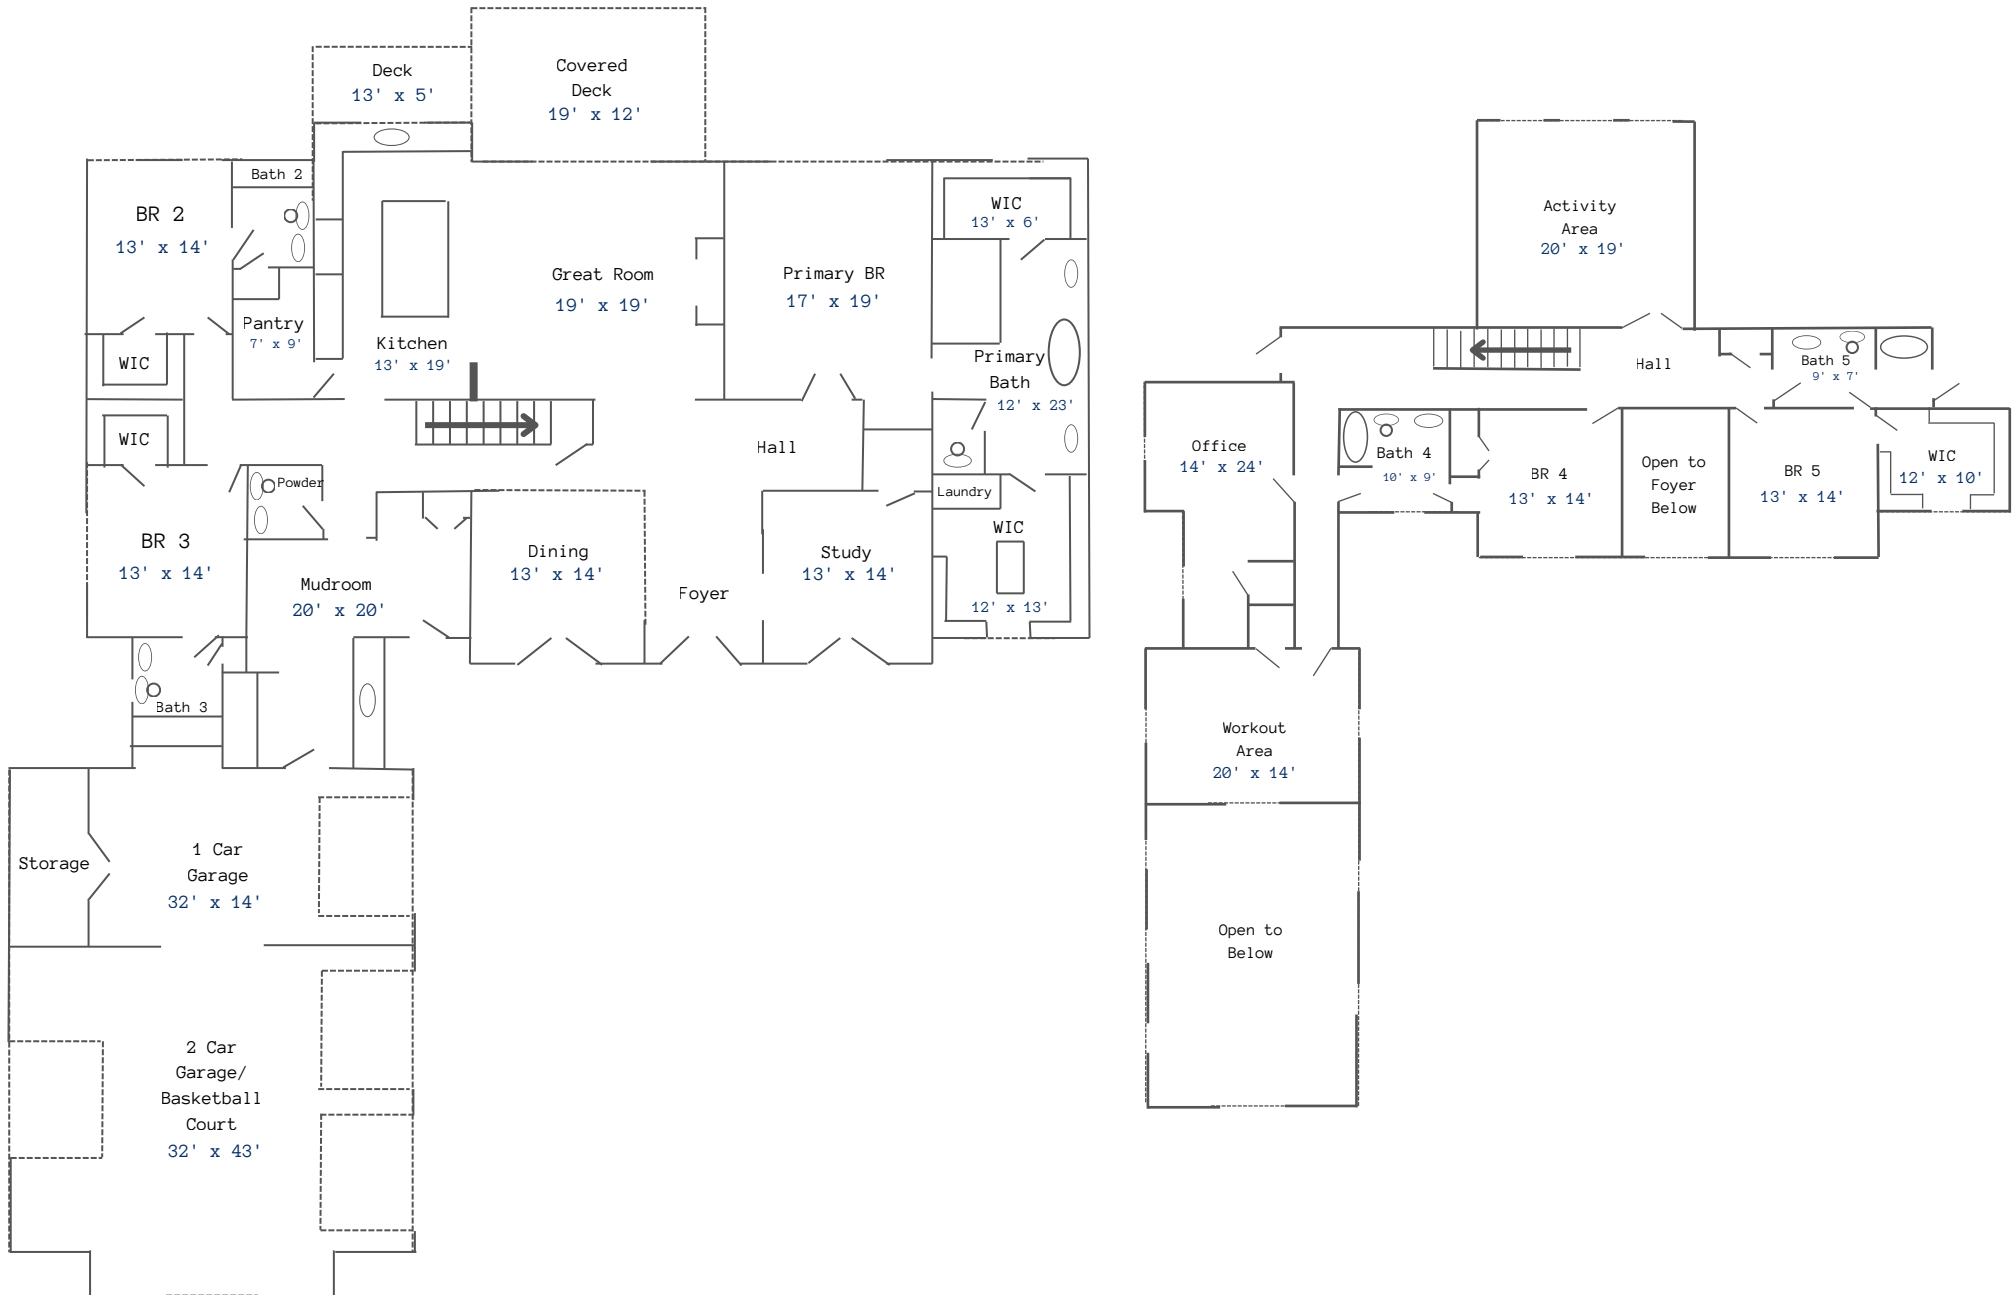

THE FARM

Square Feet: 4,900

Garage: Optional 3 Car
Bedrooms: 5

Bathrooms: 6

THE FARM

Starting in the mid \$900s*

*On Your Lot Pricing